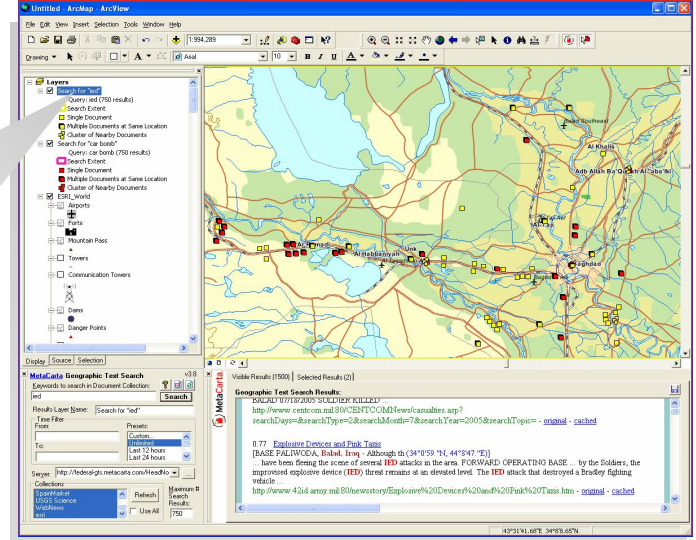

Geographic search in ArcMap interface