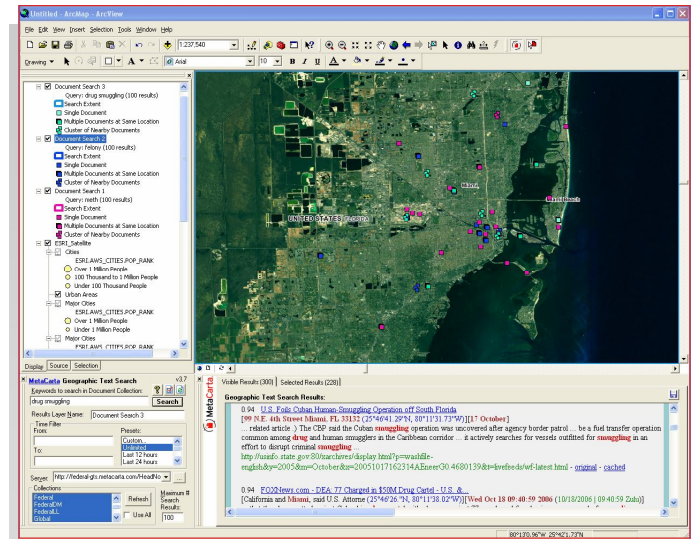

Results from a search query appear as icons on the ESRI map. The location of each document icon coincides with the geographic locations mentioned within the document. If a user wants to find all documents relative to a geographic area - a country, city, LAT/LON pair or U.S. street address - MetaCarta renders a map appropriately speckled with icons representing every document that mentions a place within the map extent. By clicking on a document icon, a user gains direct access to the original document.

This extension allows you to:

- Search and retrieve documents
- Display result sets on a map
- Store result sets as intelligent layers or shapefiles

To use MetaCarta within ESRI ArcMap, you must have ESRI ArcMap installed on your desktop and have network access to a MetaCarta appliance (on-premise or hosted).

Performing a geographic text search

Simply enter a keyword, choose a time constraint, select a document collection, and click "search". Results appear as hyperlinks in a search results window.

Viewing a search result document

A search result document can be opened by clicking a hyperlinked title from either the Visible Results or Selected Results tab of the results window. You can also open a search result document by holding down the Control key and clicking directly on the icon in the map.

Attribute table for each search layer

Geographic search in ArcMap interface